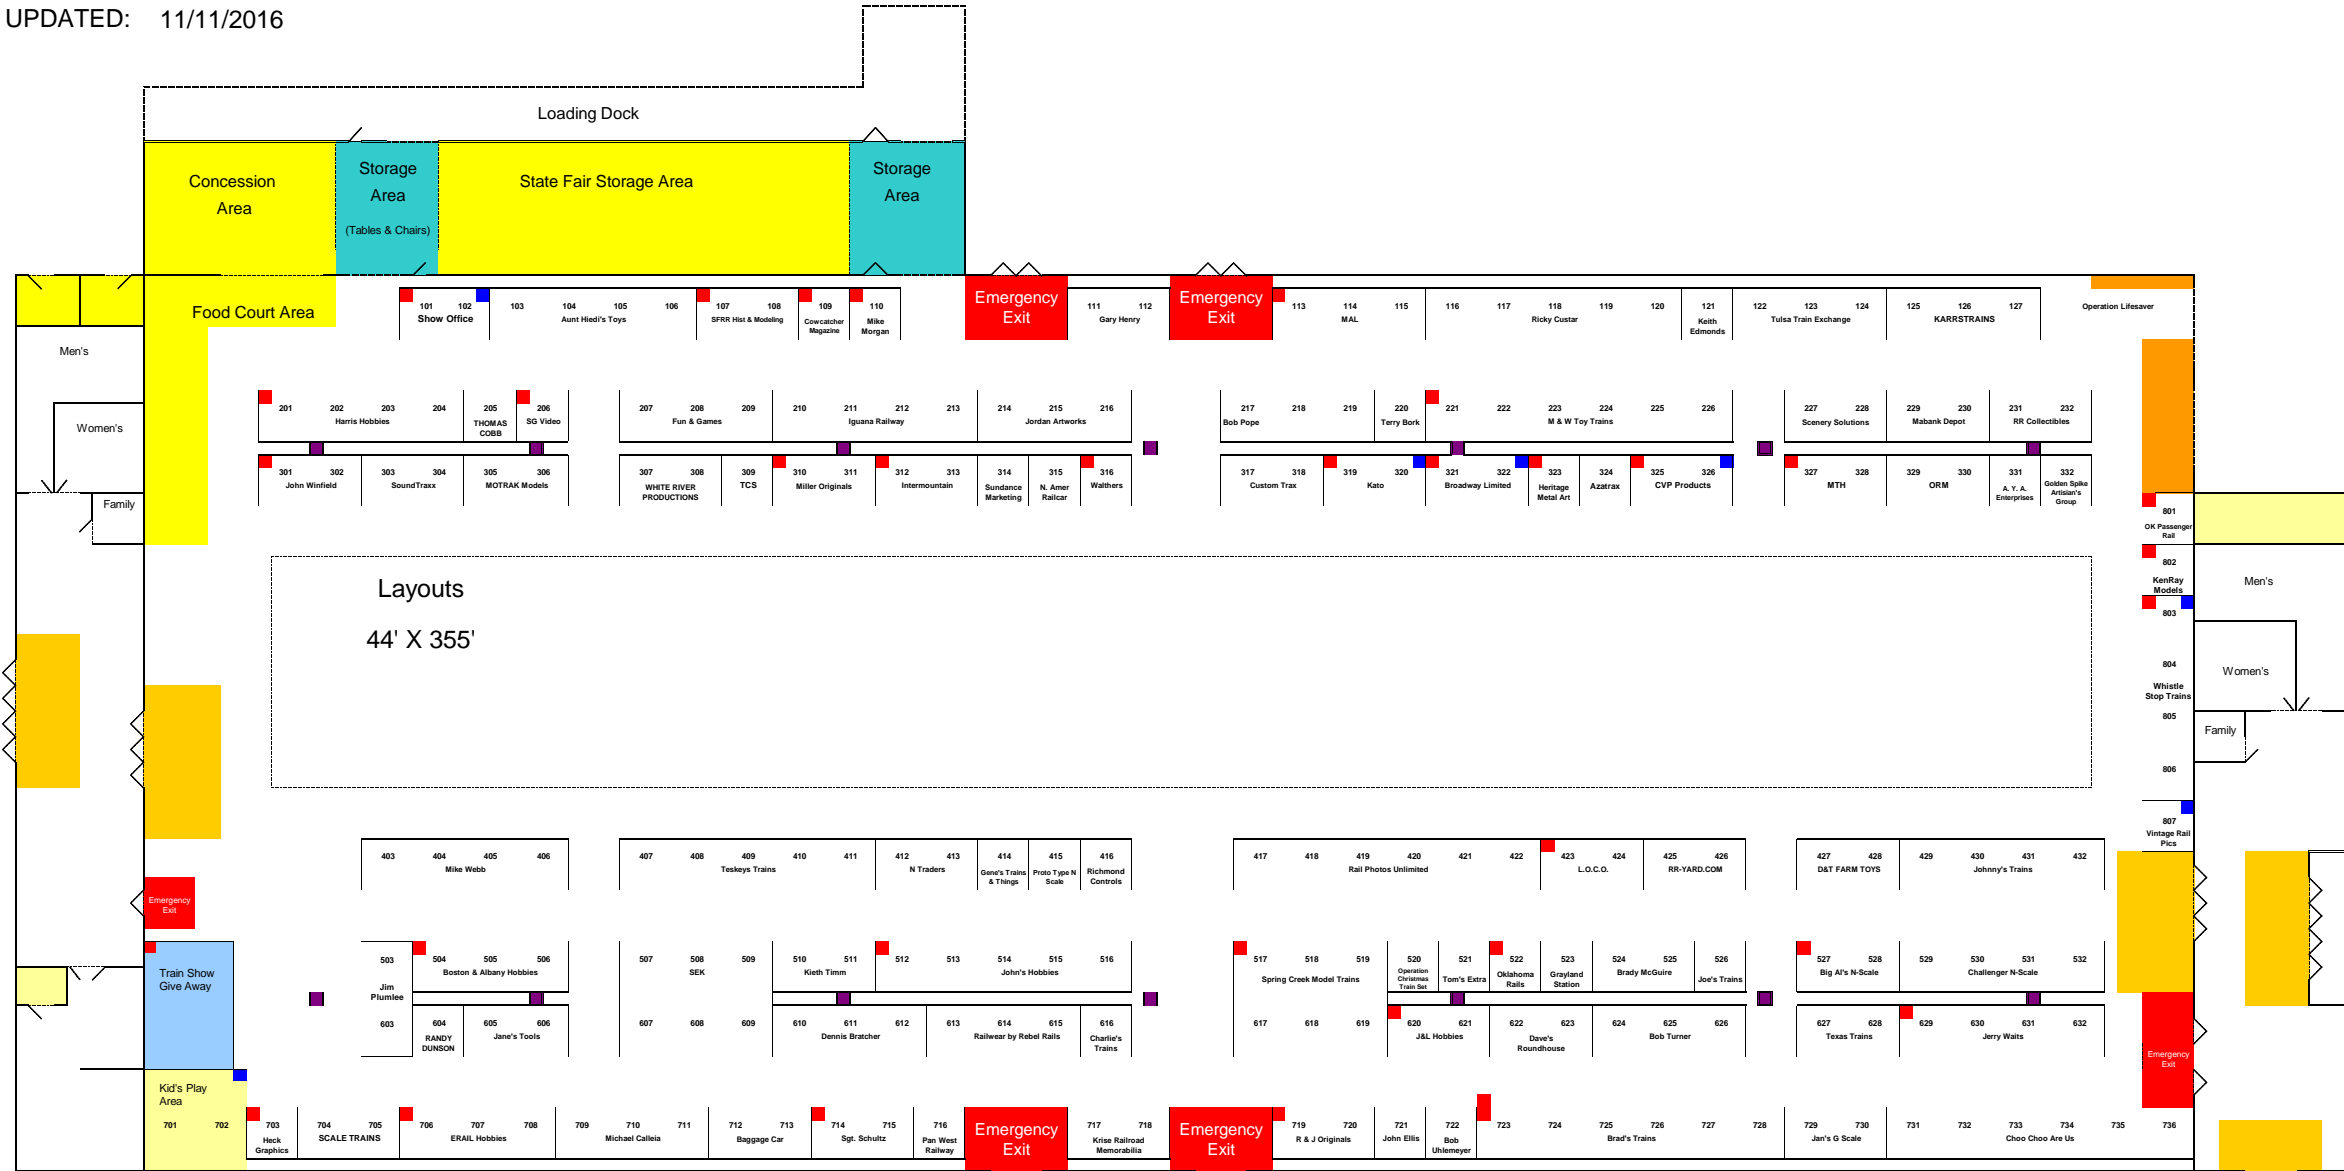

# 224 Long

UPDATED: 11/11/2016

- Public Entrances
- Kid's Play Area
- Emergency Exits
- Train Show Give Away
- Electricity
- Exhibitor Loading Area
- Carpet
- Roof Columns

**Cox Pavilion 226**  
 70,000 Sq Ft  
 226 Actual Booths  
 32 on MFG Row  
 15,620 Sq Ft Layout Area  
 11/11/2016